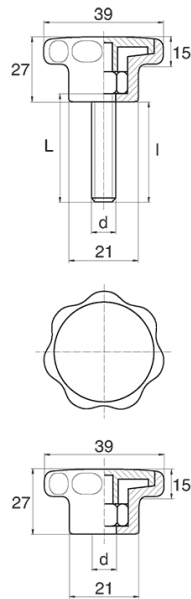

BL-POK390 - Star grips

Details:

- **Handle material:** Nylon
- **Handle colour:** black; other colours available on special order
- **Thread material:** see table; For type M stainless steel, brass and aluminium available on special order
- **Type:**
 - F - female
 - M - male
- **Standard pack:** 100 pcs

Symbol	Type	Ext. thread d	Int. thread d	Thread material	L	l ±1mm	Material	Color
					[mm]	[mm]		
BL-POK390M-M8-20	M	M8	-	zinc-plated steel	20	17	PA	black