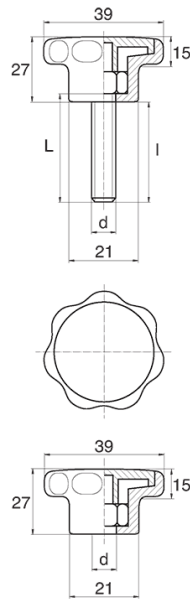

BL-POK390 - Star grips

Details:

- **Handle material:** Nylon
- **Handle colour:** black; other colours available on special order
- **Thread material:** see table; For type M stainless steel, brass and aluminium available on special order
- **Type:**
 - F - female
 - M - male
- **Standard pack:** 100 pcs

Symbol	Type	Ext. thread d	Int. thread d	Thread material	L	l ±1mm	Material	Color
					[mm]	[mm]		
BL-POK390M-M8-12	M	M8	-	zinc-plated steel	12	9	PA	black