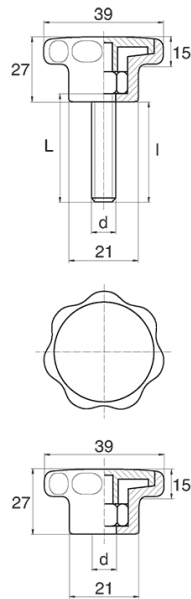

BL-POK390 - Star grips

Details:

- **Handle material:** Nylon
- **Handle colour:** black; other colours available on special order
- **Thread material:** see table; For type M stainless steel, brass and aluminium available on special order
- **Type:**
 - F - female
 - M - male
- **Standard pack:** 100 pcs

Symbol	Type	Ext. thread d	Int. thread d	Thread material	L	l ±1mm	Material	Color
					[mm]	[mm]		
BL-POK390M-M8-10	M	M8	-	zinc-plated steel	10	7	PA	black