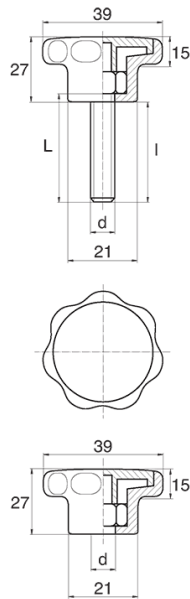

**BL-POK390 - Star grips**

**Details:**

- **Handle material: Nylon**
- **Handle colour: black**; other colours available on special order
- Thread material: see table; For type M stainless steel, brass and aluminium available on special order
- Type:
  - F - female
  - M - male
- Standard pack: 100 pcs

Symbol	Type	Ext. thread d	Int. thread d	Thread material	L	l ±1mm	Material	Color
					[mm]	[mm]		
BL-POK390F-M8-3	F	-	M8	brass	-	-	PA	black