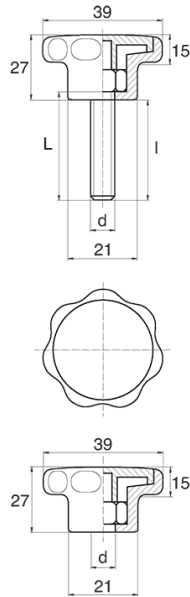

**BL-POK390 - Star grips**

**Details:**

- **Handle material: Nylon**
- **Handle colour: black**; other colours available on special order
- Thread material: see table; For type M stainless steel, brass and aluminium available on special order
- Type:
  - F - female
  - M - male
- Standard pack: 100 pcs

Symbol	Type	Ext. thread d	Int. thread d	Thread material	L	l ±1mm	Material	Color
					[mm]	[mm]		
BL-POK390F-M8-2	F	-	M8	stainless steel	-	-	PA	black