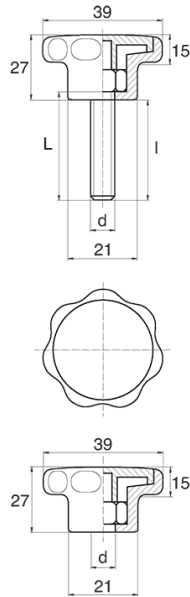

## BL-POK390 - Star grips

### Details:

- **Handle material:** Nylon
- **Handle colour:** black; other colours available on special order
- **Thread material:** see table; For type M stainless steel, brass and aluminium available on special order
- **Type:**
  - F - female
  - M - male
- **Standard pack:** 100 pcs

Symbol	Type	Ext. thread d	Int. thread d	Thread material	L	l ±1mm	Material	Color
					[mm]	[mm]		
BL-POK390F-M6-4	F	-	M6	PA	-	-	PA	black