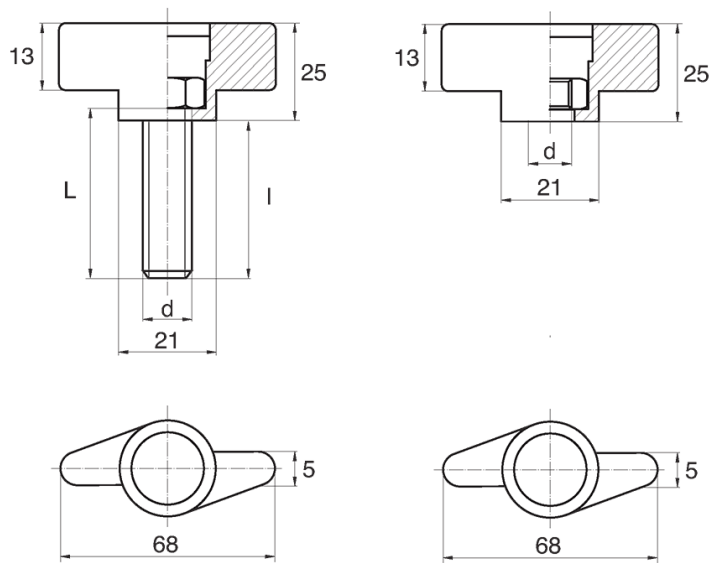

**BL-POK258 - Wing grips**

Details:

- **Handle material:** Nylon
- **Handle colour:** black; other colours available on special order
- **Thread material:** see table; For type M stainless steel, brass and aluminium available on special order
- **Type:**
  - F - female
  - M - male
- **Standard pack:** 100 pcs

| Symbol          | Type | Ext. thread<br>d | Int. thread<br>d | Thread material | L    | l ±1mm | Material | Color |
|-----------------|------|------------------|------------------|-----------------|------|--------|----------|-------|
|                 |      |                  |                  |                 | [mm] | [mm]   |          |       |
| BL-POK258F-M8-4 | F    | M8               | -                | PA              | -    | -      | PA       | black |