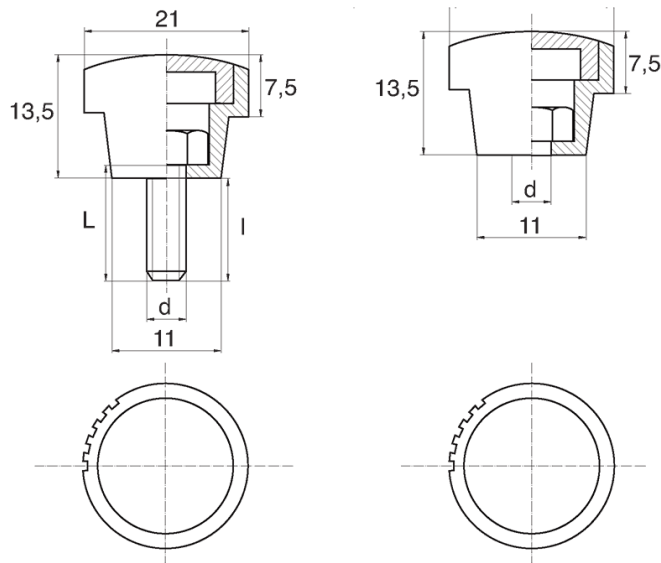

BL-POK210 - Knurled knobs

Details:

- **Handle material:** Nylon
- **Handle colour:** black; other colours available on special order
- **Thread material:** see table; For type M stainless steel, brass and aluminium available on special order
- **Type:**
 - F - female
 - M - male
- **Standard pack:** 100 pcs

| Symbol | Type | Ext. thread d | Int. thread d | Thread material | L | l ±1mm | Material | Color |
|------------------|------|------------------|------------------|-------------------|------|--------|----------|-------|
| | | | | | [mm] | [mm] | | |
| BL-POK210M-M5-20 | M | M5 | - | zinc-plated steel | 20 | 18 | PA | black |