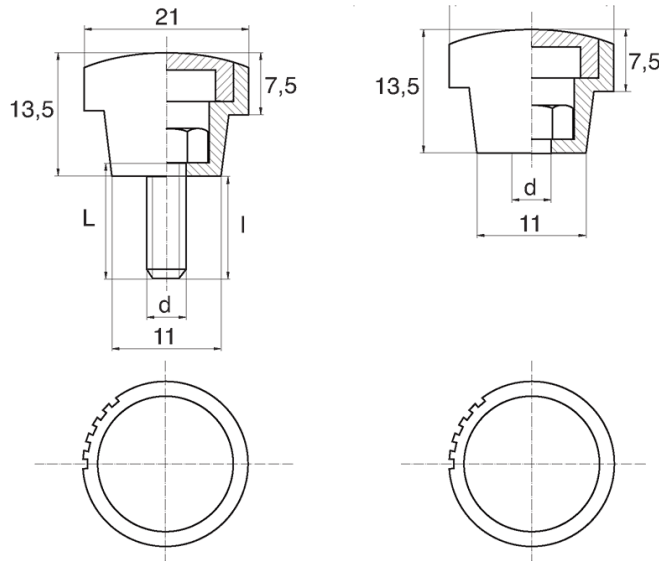

BL-POK210 - Knurled knobs

Details:

- **Handle material: Nylon**
- **Handle colour: black**; other colours available on special order
- Thread material: see table; For type M stainless steel, brass and aluminium available on special order
- Type:
 - F - female
 - M - male
- Standard pack: 100 pcs

Symbol	Type	Ext. thread d	Int. thread d	Thread material	L	l ±1mm	Material	Color
					[mm]	[mm]		
BL-POK210M-M5-08	M	M5	-	zinc-plated steel	8	6	PA	black