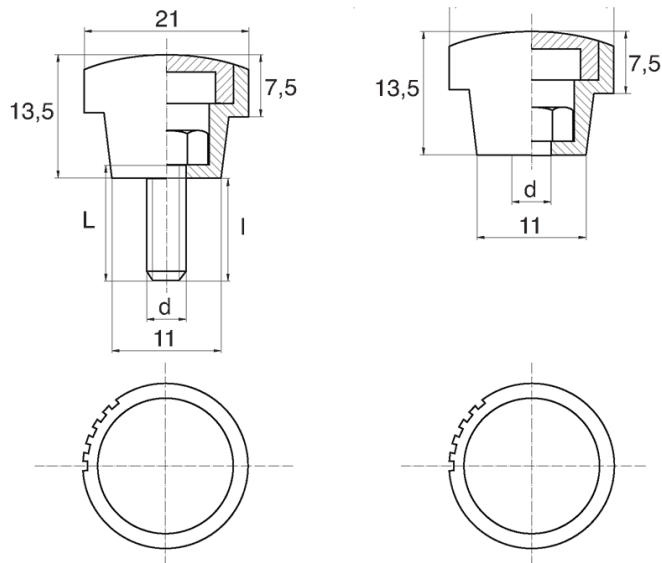

## BL-POK210 - Knurled knobs

### Details:

- **Handle material:** Nylon
- **Handle colour:** black; other colours available on special order
- **Thread material:** see table; For type M stainless steel, brass and aluminium available on special order
- **Type:**
  - F - female
  - M - male
- **Standard pack:** 100 pcs

Symbol	Type	Ext. thread d	Int. thread d	Thread material	L	l ±1mm	Material	Color
					[mm]	[mm]		
BL-POK210M-M4-45	M	M4	-	zinc-plated steel	45	43	PA	black