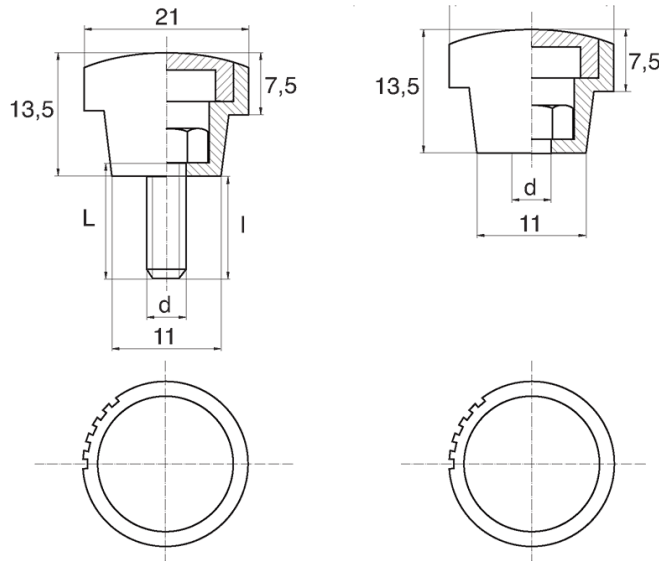

BL-POK210 - Knurled knobs

Details:

- **Handle material: Nylon**
- **Handle colour: black**; other colours available on special order
- Thread material: see table; For type M stainless steel, brass and aluminium available on special order
- Type:
 - F - female
 - M - male
- Standard pack: 100 pcs

| Symbol | Type | Ext. thread d | Int. thread d | Thread material | L | l ±1mm | Material | Color |
|------------------|------|------------------|------------------|-------------------|------|--------|----------|-------|
| | | | | | [mm] | [mm] | | |
| BL-POK210M-M4-40 | M | M4 | - | zinc-plated steel | 40 | 38 | PA | black |