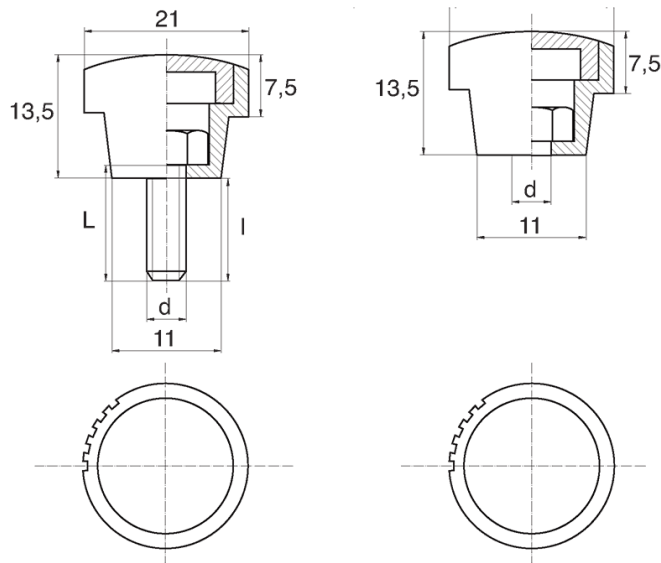

BL-POK210 - Knurled knobs

Details:

- **Handle material:** Nylon
- **Handle colour:** black; other colours available on special order
- **Thread material:** see table; For type M stainless steel, brass and aluminium available on special order
- **Type:**
 - F - female
 - M - male
- **Standard pack:** 100 pcs

Symbol	Type	Ext. thread d	Int. thread d	Thread material	L	l ±1mm	Material	Color
					[mm]	[mm]		
BL-POK210M-M4-35	M	M4	-	zinc-plated steel	35	33	PA	black