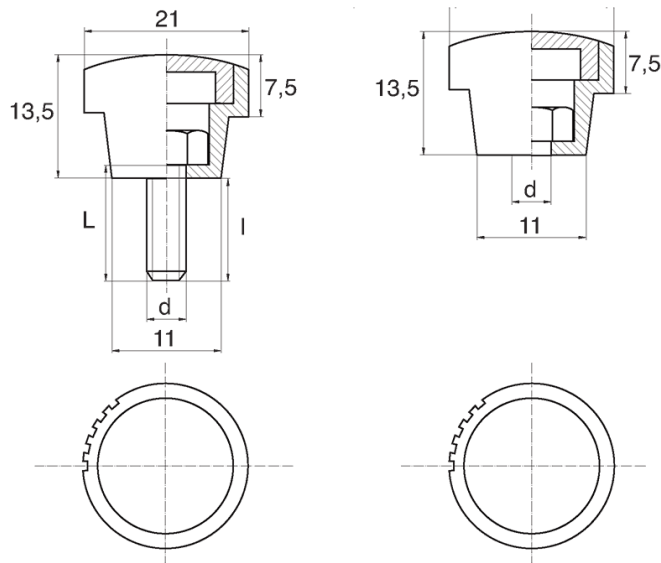

## BL-POK210 - Knurled knobs

### Details:

- **Handle material:** Nylon
- **Handle colour:** black; other colours available on special order
- **Thread material:** see table; For type M stainless steel, brass and aluminium available on special order
- **Type:**
  - F - female
  - M - male
- **Standard pack:** 100 pcs

Symbol	Type	Ext. thread d	Int. thread d	Thread material	L	l ±1mm	Material	Color
					[mm]	[mm]		
BL-POK210M-M4-30	M	M4	-	zinc-plated steel	30	28	PA	black