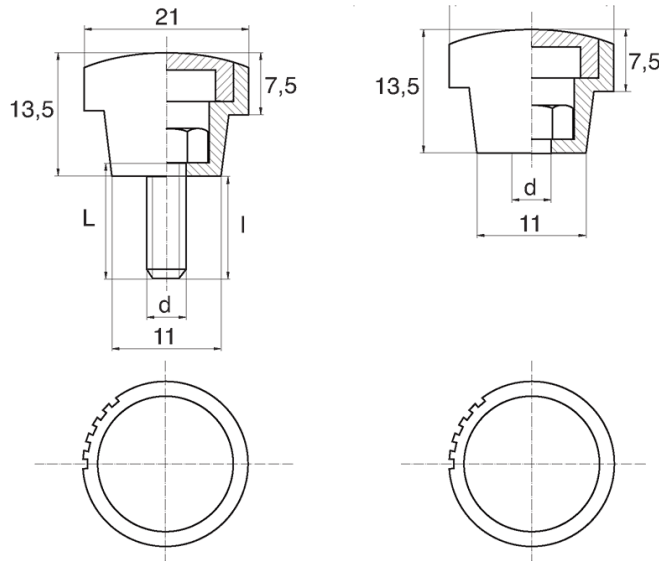

**BL-POK210 - Knurled knobs**

**Details:**

- **Handle material: Nylon**
- **Handle colour: black**; other colours available on special order
- Thread material: see table; For type M stainless steel, brass and aluminium available on special order
- Type:
  - F - female
  - M - male
- Standard pack: 100 pcs

Symbol	Type	Ext. thread d	Int. thread d	Thread material	L	l ±1mm	Material	Color
					[mm]	[mm]		
BL-POK210M-M4-25	M	M4	-	zinc-plated steel	25	23	PA	black