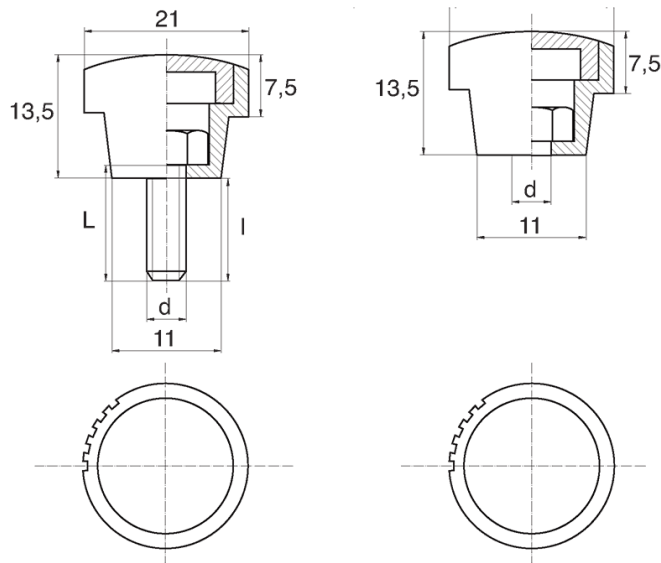

BL-POK210 - Knurled knobs

Details:

- **Handle material:** Nylon
- **Handle colour:** black; other colours available on special order
- **Thread material:** see table; For type M stainless steel, brass and aluminium available on special order
- **Type:**
 - F - female
 - M - male
- **Standard pack:** 100 pcs

| Symbol | Type | Ext. thread d | Int. thread d | Thread material | L | l ±1mm | Material | Color |
|------------------|------|------------------|------------------|-------------------|------|--------|----------|-------|
| | | | | | [mm] | [mm] | | |
| BL-POK210M-M4-16 | M | M4 | - | zinc-plated steel | 16 | 14 | PA | black |