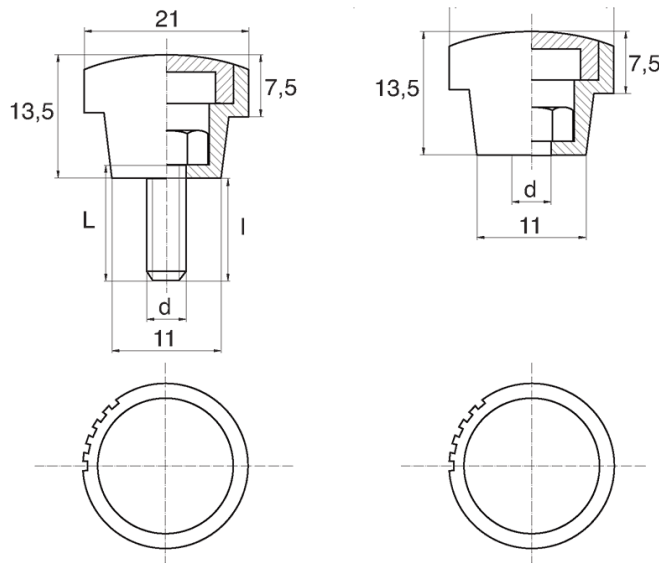

BL-POK210 - Knurled knobs

Details:

- **Handle material: Nylon**
- **Handle colour: black**; other colours available on special order
- Thread material: see table; For type M stainless steel, brass and aluminium available on special order
- Type:
 - F - female
 - M - male
- Standard pack: 100 pcs

Symbol	Type	Ext. thread d	Int. thread d	Thread material	L	l ±1mm	Material	Color
					[mm]	[mm]		
BL-POK210M-M4-08	M	M4	-	zinc-plated steel	8	6	PA	black