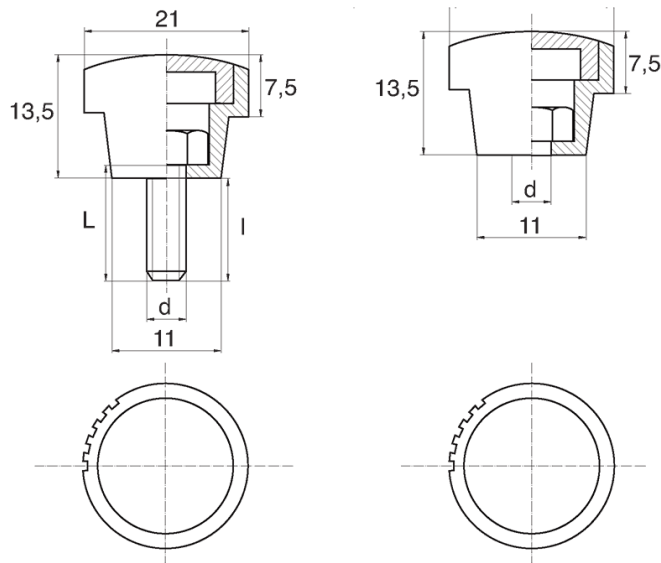

BL-POK210 - Knurled knobs

Details:

- **Handle material:** Nylon
- **Handle colour:** black; other colours available on special order
- **Thread material:** see table; For type M stainless steel, brass and aluminium available on special order
- **Type:**
 - F - female
 - M - male
- **Standard pack:** 100 pcs

Symbol	Type	Ext. thread d	Int. thread d	Thread material	L	l ±1mm	Material	Color
					[mm]	[mm]		
BL-POK210F-M5-4	F	-	M5	PA	-	-	PA	black