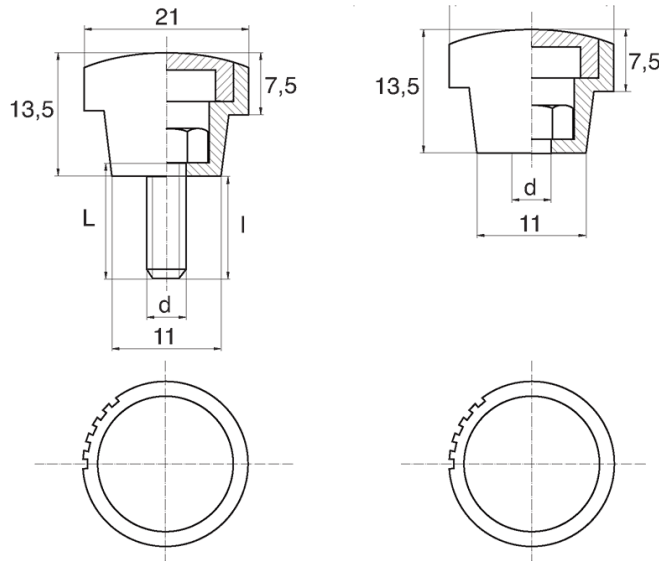

BL-POK210 - Knurled knobs

Details:

- **Handle material: Nylon**
- **Handle colour: black**; other colours available on special order
- Thread material: see table; For type M stainless steel, brass and aluminium available on special order
- Type:
 - F - female
 - M - male
- Standard pack: 100 pcs

Symbol	Type	Ext. thread d	Int. thread d	Thread material	L	l ±1mm	Material	Color
					[mm]	[mm]		
BL-POK210F-M5-3	F	-	M5	brass	-	-	PA	black