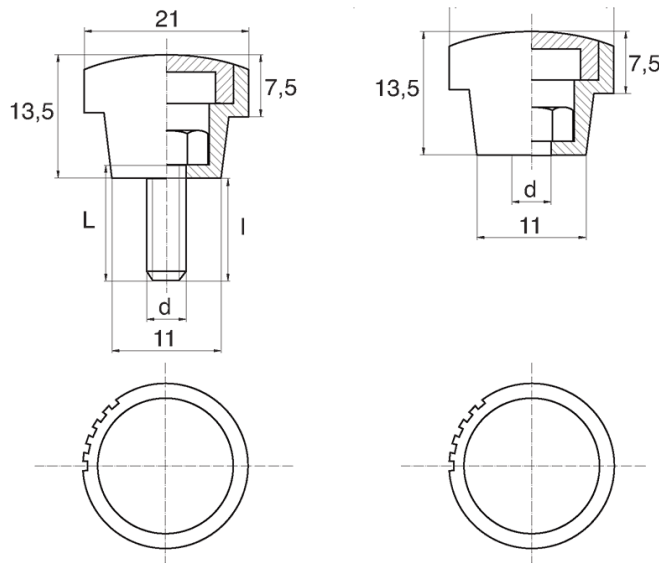

BL-POK210 - Knurled knobs

Details:

- **Handle material: Nylon**
- **Handle colour: black**; other colours available on special order
- Thread material: see table; For type M stainless steel, brass and aluminium available on special order
- Type:
 - F - female
 - M - male
- Standard pack: 100 pcs

Symbol	Type	Ext. thread d	Int. thread d	Thread material	L	l ±1mm	Material	Color
					[mm]	[mm]		
BL-POK210F-M5-2	F	-	M5	stainless steel	-	-	PA	black