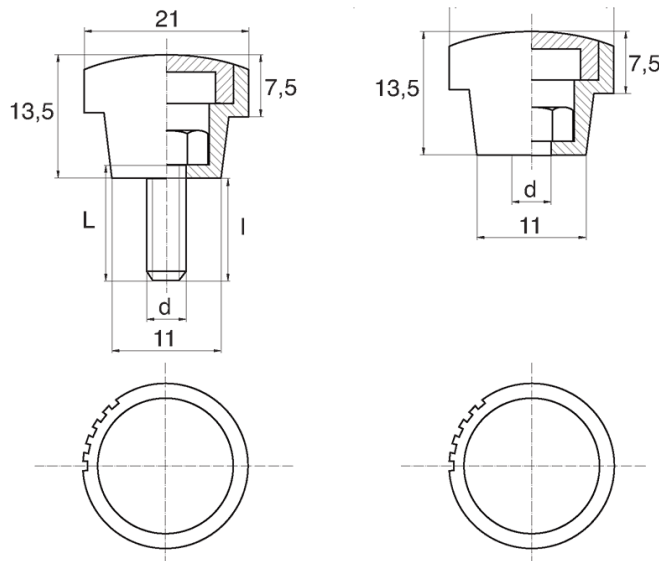

BL-POK210 - Knurled knobs

Details:

- **Handle material: Nylon**
- **Handle colour: black**; other colours available on special order
- Thread material: see table; For type M stainless steel, brass and aluminium available on special order
- Type:
 - F - female
 - M - male
- Standard pack: 100 pcs

Symbol	Type	Ext. thread d	Int. thread d	Thread material	L	l ±1mm	Material	Color
					[mm]	[mm]		
BL-POK210F-M5-1	F	-	M5	zinc-plated steel	-	-	PA	black