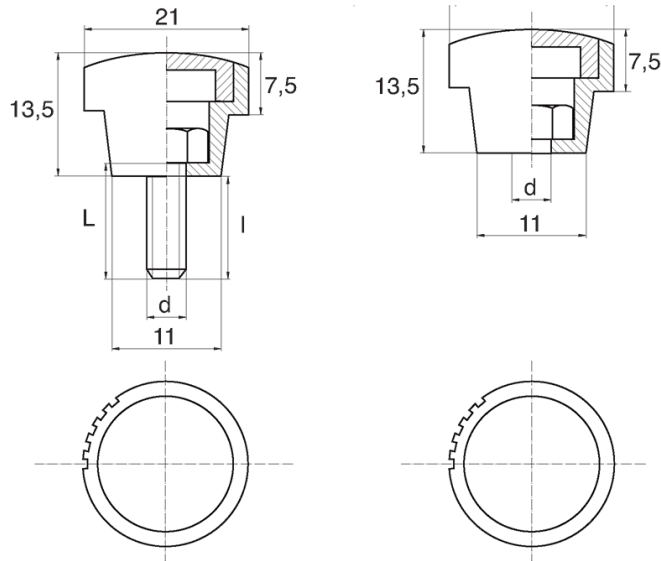

**BL-POK210 - Knurled knobs**

**Details:**

- **Handle material: Nylon**
- **Handle colour: black**; other colours available on special order
- Thread material: see table; For type M stainless steel, brass and aluminium available on special order
- Type:
  - F - female
  - M - male
- Standard pack: 100 pcs

Symbol	Type	Ext. thread d	Int. thread d	Thread material	L	l ±1mm	Material	Color
					[mm]	[mm]		
BL-POK210F-M4-4	F	-	M4	PA	-	-	PA	black