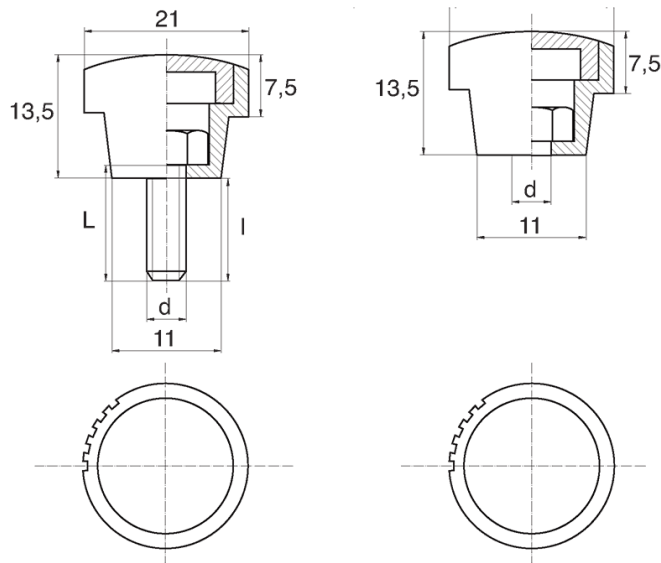

BL-POK210 - Knurled knobs

Details:

- **Handle material: Nylon**
- **Handle colour: black**; other colours available on special order
- Thread material: see table; For type M stainless steel, brass and aluminium available on special order
- Type:
 - F - female
 - M - male
- Standard pack: 100 pcs

Symbol	Type	Ext. thread d	Int. thread d	Thread material	L	l ±1mm	Material	Color
					[mm]	[mm]		
BL-POK210F-M4-2	F	-	M4	stainless steel	-	-	PA	black