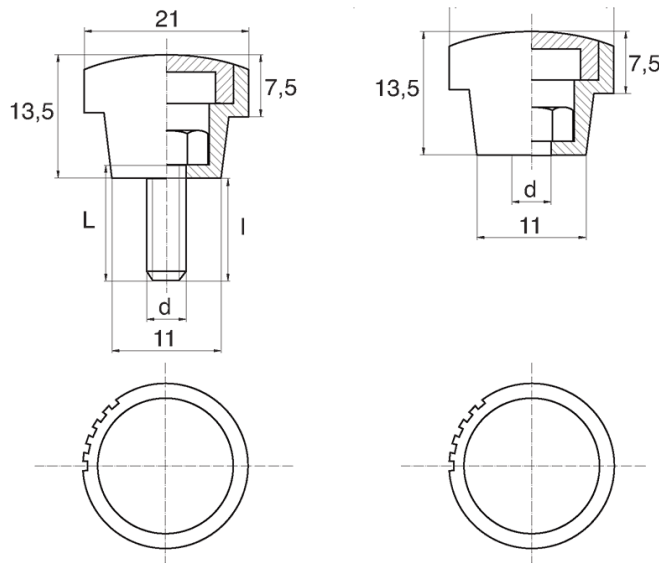

BL-POK210 - Knurled knobs

Details:

- **Handle material: Nylon**
- **Handle colour: black**; other colours available on special order
- Thread material: see table; For type M stainless steel, brass and aluminium available on special order
- Type:
 - F - female
 - M - male
- Standard pack: 100 pcs

Symbol	Type	Ext. thread d	Int. thread d	Thread material	L	l ±1mm	Material	Color
					[mm]	[mm]		
BL-POK210F-M4-1	F	-	M4	zinc-plated steel	-	-	PA	black