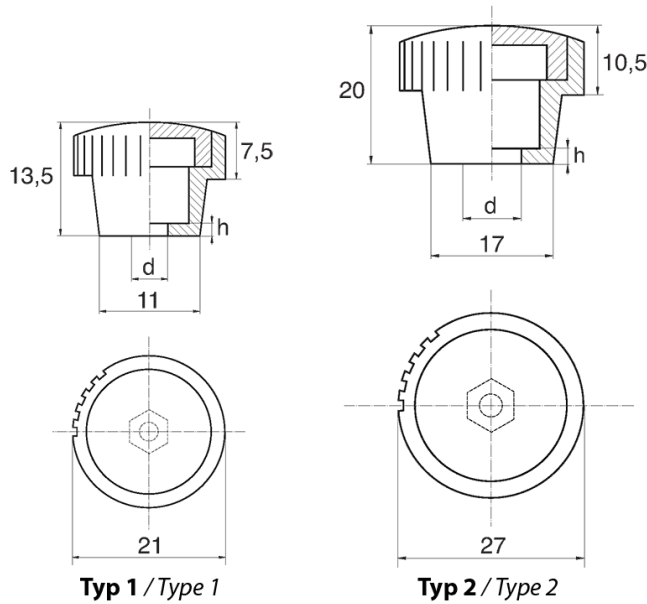

BL-PO210 - Knurled grips with hexagonal slot

Details:

- **Material: Nylon**
- **Colour: black**
- White, red, yellow, green, blue, grey and other colours available on special order
- Housing designed for hex head screws or nuts : ISO 4032, DIN 571, DIN 931, DIN 933, DIN 934, DIN 1587, NFE 24-017, NFE 24-032, NFE 27-311, ISO 4017
- Cap included
- Standard pack: 100 pcs

Symbol	Type	Thread d	Wrench size	h	Material	Color
			[mm]	[mm]		
BL-PO270-M8	2	M8	13	2.5	PA	black