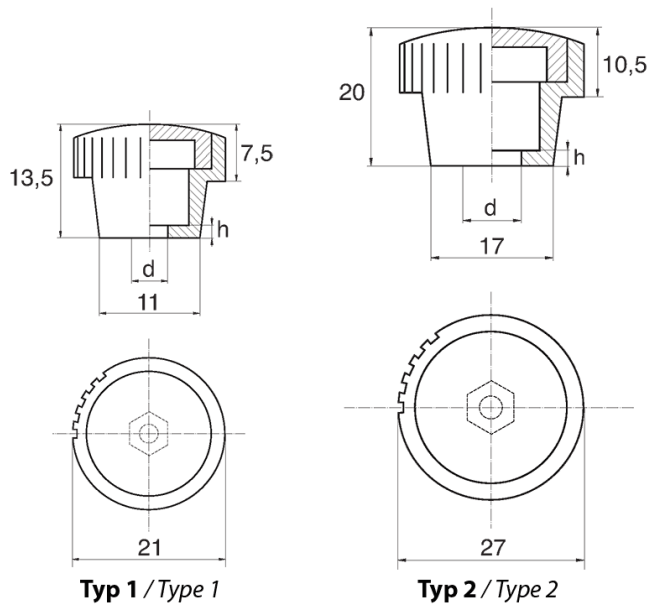

BL-PO210 - Knurled grips with hexagonal slot

Details:

- **Material: Nylon**
- **Colour: black**
- White, red, yellow, green, blue, grey and other colours available on special order
- Housing designed for hex head screws or nuts : ISO 4032, DIN 571, DIN 931, DIN 933, DIN 934, DIN 1587, NFE 24-017, NFE 24-032, NFE 27-311, ISO 4017
- Cap included
- Standard pack: 100 pcs

Symbol	Type	Thread d	Wrench size	h	Material	Color
			[mm]	[mm]		
BL-PO270-M6	2	M6	10	2.5	PA	black