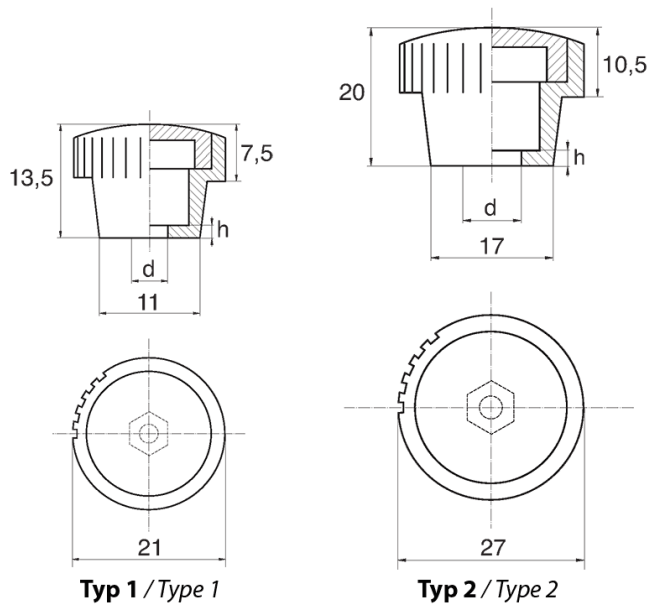

BL-PO210 - Knurled grips with hexagonal slot

Details:

- **Material: Nylon**
- **Colour: black**
- White, red, yellow, green, blue, grey and other colours available on special order
- Housing designed for hex head screws or nuts : ISO 4032, DIN 571, DIN 931, DIN 933, DIN 934, DIN 1587, NFE 24-017, NFE 24-032, NFE 27-311, ISO 4017
- Cap included
- Standard pack: 100 pcs

Symbol	Type	Thread d	Wrench size	h	Material	Color
			[mm]	[mm]		
BL-PO270-M5	2	M5	8	2	PA	black