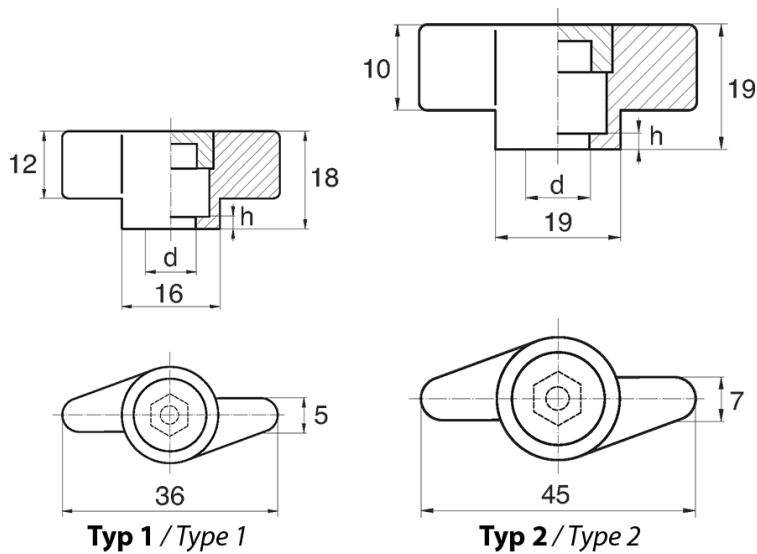

**BL-PO250 - Winged grips with hexagonal slot**

Details:

- **Material: Nylon**
- **Colour: black**
- White, red, yellow, green, blue, grey and other colours available on special order
- Housing designed for hex head screws or nuts : ISO 4032, DIN 571, DIN 931, DIN 933, DIN 934, DIN 1587, NFE 24-017, NFE 24-032, NFE 27-311, ISO 4017
- Standard pack: 100 pcs

| Symbol      | Type | Thread<br>d | Wrench size | h    | Material | Color |
|-------------|------|-------------|-------------|------|----------|-------|
|             |      |             | [mm]        | [mm] |          |       |
| BL-PO250-M6 | 1    | M6          | 10          | 3    | PA       | black |