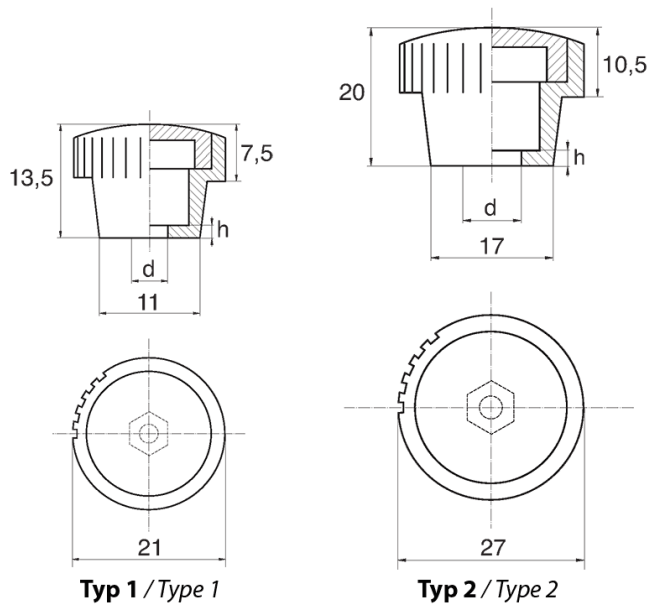

BL-PO210 - Knurled grips with hexagonal slot

Details:

- **Material: Nylon**
- **Colour: black**
- White, red, yellow, green, blue, grey and other colours available on special order
- Housing designed for hex head screws or nuts : ISO 4032, DIN 571, DIN 931, DIN 933, DIN 934, DIN 1587, NFE 24-017, NFE 24-032, NFE 27-311, ISO 4017
- Cap included
- Standard pack: 100 pcs

Symbol	Type	Thread d	Wrench size	h	Material	Color
			[mm]	[mm]		
BL-PO210-M5	1	M5	8	2	PA	black