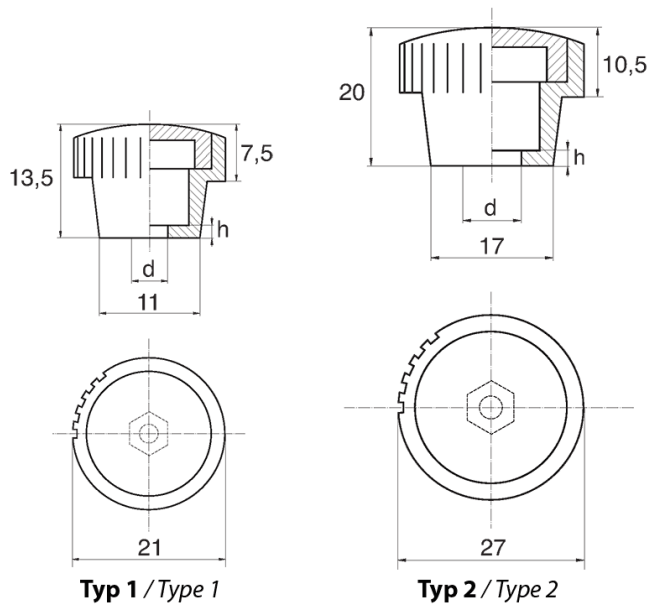

BL-PO210 - Knurled grips with hexagonal slot

Details:

- **Material: Nylon**
- **Colour: black**
- White, red, yellow, green, blue, grey and other colours available on special order
- Housing designed for hex head screws or nuts : ISO 4032, DIN 571, DIN 931, DIN 933, DIN 934, DIN 1587, NFE 24-017, NFE 24-032, NFE 27-311, ISO 4017
- Cap included
- Standard pack: 100 pcs

Symbol	Type	Thread d	Wrench size	h	Material	Color
			[mm]	[mm]		
BL-PO210-M4	1	M4	7	2	PA	black