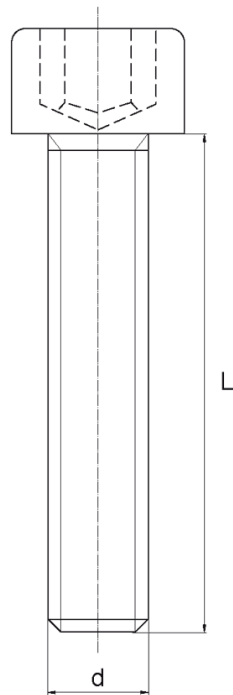

BL-PHEX - Hex socket head screws

Details:

- **Material: Nylon**
- **Colour: natural**
- Black Nylon, PP, PE, PVDF, PC available on special order
- Other colours available on special order

Symbol	Thread d	L	Material	Color	Standard pack
		[mm]			[szt./pcs]
BL-PHEX-M5x6	M5	6	PA	natural	1000