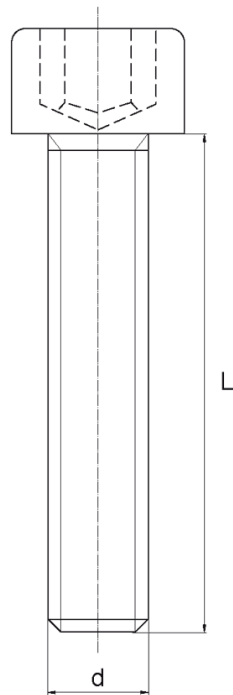

BL-PHEX - Hex socket head screws

Details:

- **Material: Nylon**
- **Colour: natural**
- Black Nylon, PP, PE, PVDF, PC available on special order
- Other colours available on special order

Symbol	Thread d	L	Material	Color	Standard pack
		[mm]			[szt./pcs]
BL-PHEX-M5x25	M5	25	PA	natural	1000