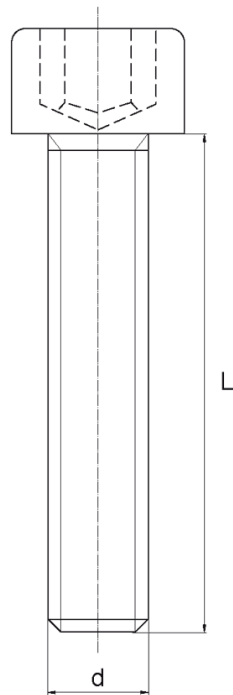

BL-PHEX - Hex socket head screws

Details:

- **Material: Nylon**
- **Colour: natural**
- Black Nylon, PP, PE, PVDF, PC available on special order
- Other colours available on special order

Symbol	Thread d	L	Material	Color	Standard pack
		[mm]			[szt./pcs]
BL-PHEX-M20x65	M20	65	PA	natural	100