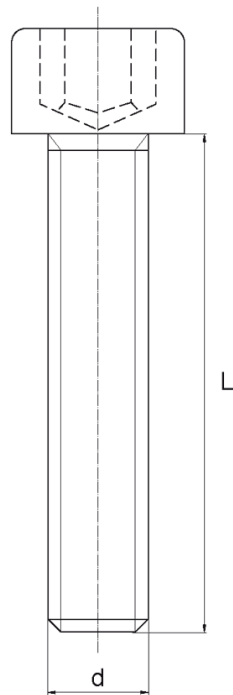

BL-PHEX - Hex socket head screws

Details:

- **Material: Nylon**
- **Colour: natural**
- Black Nylon, PP, PE, PVDF, PC available on special order
- Other colours available on special order

Symbol	Thread d	L	Material	Color	Standard pack
		[mm]			[szt./pcs]
BL-PHEX-M20x25	M20	25	PA	natural	100