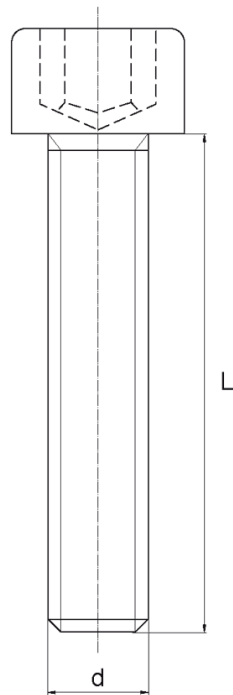

BL-PHEX - Hex socket head screws

Details:

- **Material: Nylon**
- **Colour: natural**
- Black Nylon, PP, PE, PVDF, PC available on special order
- Other colours available on special order

Symbol	Thread d	L	Material	Color	Standard pack
		[mm]			[szt./pcs]
BL-PHEX-M20x120	M20	120	PA	natural	100