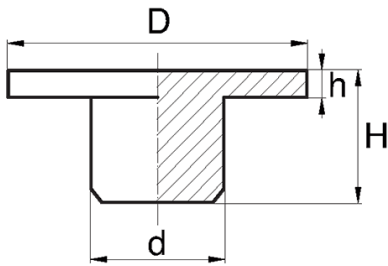

BL-OSI2 - Allen screw caps DIN 912

Typ 1 / Type 1

Typ 2 / Type 2

Details:

- **Material: PE**
- **Colour: black, white**
- Colours available on special order: beige, brown, grey, green, blue
- Depending on the mould, the surface of the part can be smooth or dull

Symbol	Thread	Wrench size	d	Head diameter D	Head height h	H	Type	Material	Color
		[mm]	[mm]	[mm]	[mm]	[mm]			
BL-OSI2-M9-130-WH	M9	6	6	13	1.7	7.3	2	PE	white