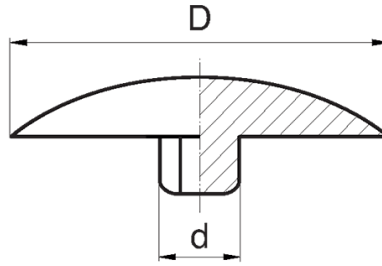

BL-OSI2 - Allen screw caps DIN 912

Typ 1 / Type 1

Typ 2 / Type 2

Details:

- **Material: PE**
- **Colour: black, white**
- Colours available on special order: beige, brown, grey, green, blue
- Depending on the mould, the surface of the part can be smooth or dull

Symbol	Thread	Wrench size	d	Head diameter D	Head height h	H	Type	Material	Color
		[mm]	[mm]	[mm]	[mm]	[mm]			
BL-OSI2-M9-130-WH	M9	6	6	13	1.7	7.3	2	PE	white