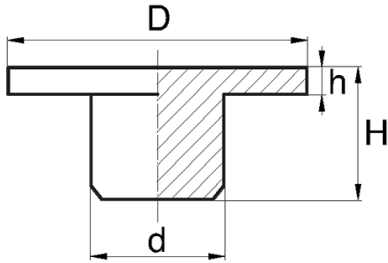

BL-OSI2 - Allen screw caps DIN 912

Typ 1 / Type 1

Typ 2 / Type 2

Details:

- **Material: PE**
- **Colour: black, white**
- Colours available on special order: beige, brown, grey, green, blue
- Depending on the mould, the surface of the part can be smooth or dull

Symbol	Thread	Wrench size	d	Head diameter D	Head height h	H	Type	Material	Color
		[mm]	[mm]	[mm]	[mm]	[mm]			
BL-OSI2-M8-100-WH	M8	5	5.3	10	1.2	4.2	2	PE	white