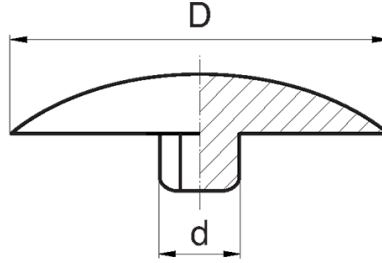

BL-OSI2 - Allen screw caps DIN 912

Typ 1 / Type 1

Typ 2 / Type 2

Details:

- **Material: PE**
- **Colour: black, white**
- Colours available on special order: beige, brown, grey, green, blue
- Depending on the mould, the surface of the part can be smooth or dull

Symbol	Thread	Wrench size	d	Head diameter D	Head height h	H	Type	Material	Color
		[mm]	[mm]	[mm]	[mm]	[mm]			
BL-OSI2-M8-100-WH	M8	5	5.3	10	1.2	4.2	2	PE	white