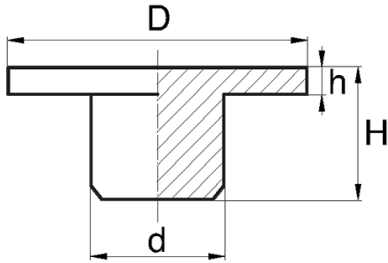

**BL-OSI2 - Allen screw caps DIN 912**

**Typ 1 / Type 1**

**Typ 2 / Type 2**

Details:

- **Material: PE**
- **Colour: black, white**
- Colours available on special order: beige, brown, grey, green, blue
- Depending on the mould, the surface of the part can be smooth or dull

Symbol	Thread	Wrench size	d	Head diameter D	Head height h	H	Type	Material	Color
		[mm]	[mm]	[mm]	[mm]	[mm]			
BL-OSI2-M6-180-WH	M6	4	4.2	18	1.1	3.8	1	PE	white