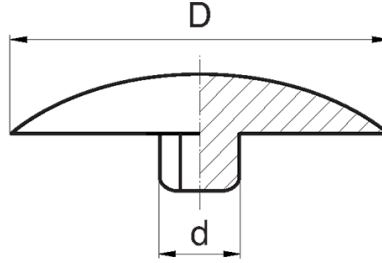

**BL-OSI2 - Allen screw caps DIN 912**

**Typ 1 / Type 1**

**Typ 2 / Type 2**

Details:

- **Material: PE**
- **Colour: black, white**
- Colours available on special order: beige, brown, grey, green, blue
- Depending on the mould, the surface of the part can be smooth or dull

Symbol	Thread	Wrench size	d	Head diameter D	Head height h	H	Type	Material	Color
		[mm]	[mm]	[mm]	[mm]	[mm]			
BL-OSI2-M6-180-WH	M6	4	4.2	18	1.1	3.8	1	PE	white