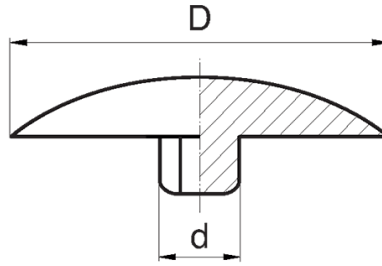

**BL-OSI2 - Allen screw caps DIN 912**

**Typ 1 / Type 1**

**Typ 2 / Type 2**

Details:

- **Material: PE**
- **Colour: black, white**
- Colours available on special order: beige, brown, grey, green, blue
- Depending on the mould, the surface of the part can be smooth or dull

Symbol	Thread	Wrench size	d	Head diameter D	Head height h	H	Type	Material	Color
		[mm]	[mm]	[mm]	[mm]	[mm]			
BL-OSI2-M6-130-WH	M6	4	4.2	13	1.5	4.5	2	PE	white