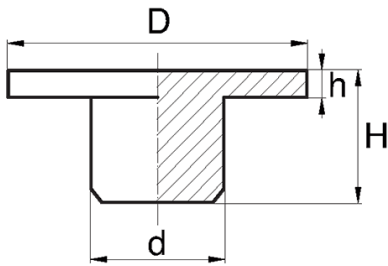

**BL-OSI2 - Allen screw caps DIN 912**

**Typ 1 / Type 1**

**Typ 2 / Type 2**

Details:

- **Material: PE**
- **Colour: black, white**
- Colours available on special order: beige, brown, grey, green, blue
- Depending on the mould, the surface of the part can be smooth or dull

Symbol	Thread	Wrench size	d	Head diameter D	Head height h	H	Type	Material	Color
		[mm]	[mm]	[mm]	[mm]	[mm]			
BL-OSI2-M6-130-WH	M6	4	4.2	13	1.5	4.5	2	PE	white