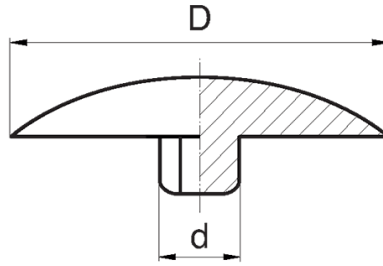

**BL-OSI2 - Allen screw caps DIN 912**

**Typ 1 / Type 1**

**Typ 2 / Type 2**

Details:

- **Material: PE**
- **Colour: black, white**
- Colours available on special order: beige, brown, grey, green, blue
- Depending on the mould, the surface of the part can be smooth or dull

Symbol	Thread	Wrench size	d	Head diameter D	Head height h	H	Type	Material	Color
		[mm]	[mm]	[mm]	[mm]	[mm]			
BL-OSI2-M6-115-BK	M6	5	5.3	11.5	2.2	4.8	2	PE	black