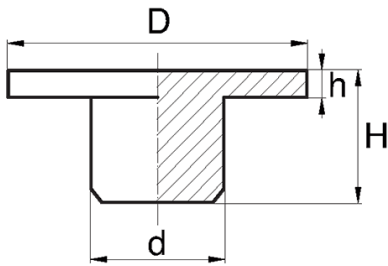

**BL-OSI2 - Allen screw caps DIN 912**

**Typ 1 / Type 1**

**Typ 2 / Type 2**

Details:

- **Material: PE**
- **Colour: black, white**
- Colours available on special order: beige, brown, grey, green, blue
- Depending on the mould, the surface of the part can be smooth or dull

Symbol	Thread	Wrench size	d	Head diameter D	Head height h	H	Type	Material	Color
		[mm]	[mm]	[mm]	[mm]	[mm]			
BL-OSI2-M6-115-BK	M6	5	5.3	11.5	2.2	4.8	2	PE	black