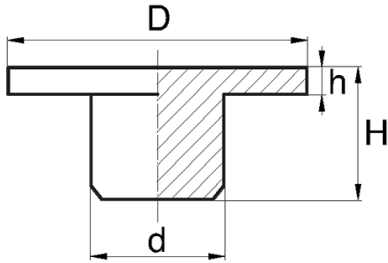

**BL-OSI2 - Allen screw caps DIN 912**

**Typ 1 / Type 1**

**Typ 2 / Type 2**

Details:

- **Material: PE**
- **Colour: black, white**
- Colours available on special order: beige, brown, grey, green, blue
- Depending on the mould, the surface of the part can be smooth or dull

Symbol	Thread	Wrench size	d	Head diameter D	Head height h	H	Type	Material	Color
		[mm]	[mm]	[mm]	[mm]	[mm]			
BL-OSI2-M6-100-BK	M6	5	5.3	10	1.2	4.2	2	PE	black