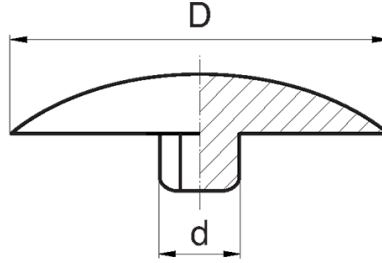

**BL-OSI2 - Allen screw caps DIN 912**

**Typ 1 / Type 1**

**Typ 2 / Type 2**

Details:

- **Material: PE**
- **Colour: black, white**
- Colours available on special order: beige, brown, grey, green, blue
- Depending on the mould, the surface of the part can be smooth or dull

Symbol	Thread	Wrench size	d	Head diameter D	Head height h	H	Type	Material	Color
		[mm]	[mm]	[mm]	[mm]	[mm]			
BL-OSI2-M6-100-BK	M6	5	5.3	10	1.2	4.2	2	PE	black