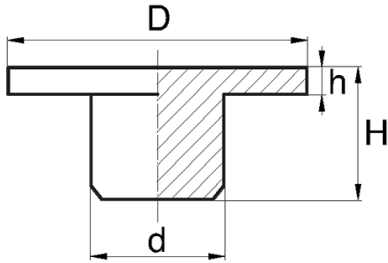

BL-OSI2 - Allen screw caps DIN 912

Typ 1 / Type 1

Typ 2 / Type 2

Details:

- **Material: PE**
- **Colour: black, white**
- Colours available on special order: beige, brown, grey, green, blue
- Depending on the mould, the surface of the part can be smooth or dull

Symbol	Thread	Wrench size	d	Head diameter D	Head height h	H	Type	Material	Color
		[mm]	[mm]	[mm]	[mm]	[mm]			
BL-OSI2-M5-145-BK	M5	4	4.2	14.5	2.1	5	2	PE	black