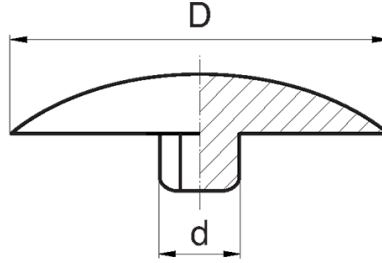

BL-OSI2 - Allen screw caps DIN 912

Typ 1 / Type 1

Typ 2 / Type 2

Details:

- **Material: PE**
- **Colour: black, white**
- Colours available on special order: beige, brown, grey, green, blue
- Depending on the mould, the surface of the part can be smooth or dull

Symbol	Thread	Wrench size	d	Head diameter D	Head height h	H	Type	Material	Color
		[mm]	[mm]	[mm]	[mm]	[mm]			
BL-OSI2-M5-145-BK	M5	4	4.2	14.5	2.1	5	2	PE	black