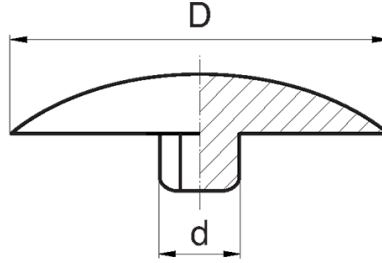

BL-OSI2 - Allen screw caps DIN 912

Typ 1 / Type 1

Typ 2 / Type 2

Details:

- **Material: PE**
- **Colour: black, white**
- Colours available on special order: beige, brown, grey, green, blue
- Depending on the mould, the surface of the part can be smooth or dull

Symbol	Thread	Wrench size	d	Head diameter D	Head height h	H	Type	Material	Color
		[mm]	[mm]	[mm]	[mm]	[mm]			
BL-OSI2-M5-125-BK	M5	4	4.1	12.5	2.1	4.9	2	PE	black