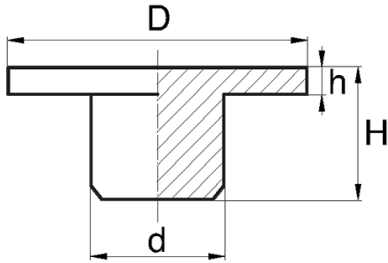

BL-OSI2 - Allen screw caps DIN 912

Typ 1 / Type 1

Typ 2 / Type 2

Details:

- **Material: PE**
- **Colour: black, white**
- Colours available on special order: beige, brown, grey, green, blue
- Depending on the mould, the surface of the part can be smooth or dull

Symbol	Thread	Wrench size	d	Head diameter D	Head height h	H	Type	Material	Color
		[mm]	[mm]	[mm]	[mm]	[mm]			
BL-OSI2-M5-125-BK	M5	4	4.1	12.5	2.1	4.9	2	PE	black