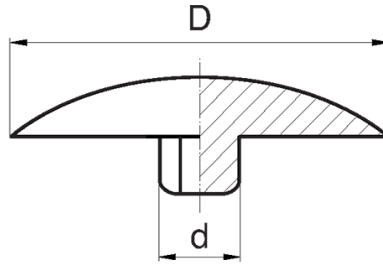

BL-OSI2 - Allen screw caps DIN 912

Typ 1 / Type 1

Typ 2 / Type 2

Details:

- **Material: PE**
- **Colour: black, white**
- Colours available on special order: beige, brown, grey, green, blue
- Depending on the mould, the surface of the part can be smooth or dull

Symbol	Thread	Wrench size	d	Head diameter D	Head height h	H	Type	Material	Color
		[mm]	[mm]	[mm]	[mm]	[mm]			
BL-OSI2-M14-175-BK	M14	12	13.2	17.5	2.3	10.6	2	PE	black