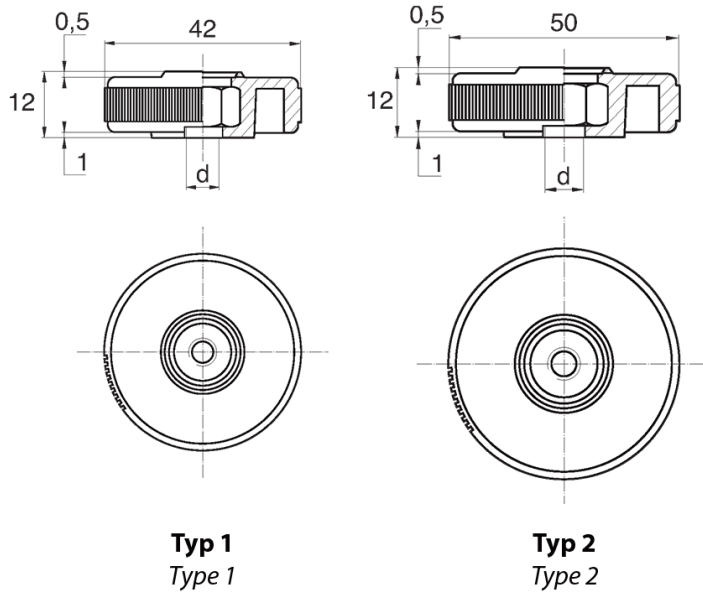

BL-NRM196 - Knurled nuts

Details:

- **Handle material:** Nylon
- **Threaded insert material:** zinc-plated steel; stainless steel or brass available on special order
- **Handle colour:** black; other colours available on special order

Symbol	Type	Int. thread d	Standard pack
			[szt./pcs]
BL-NRM197-M8	2	M8	5000