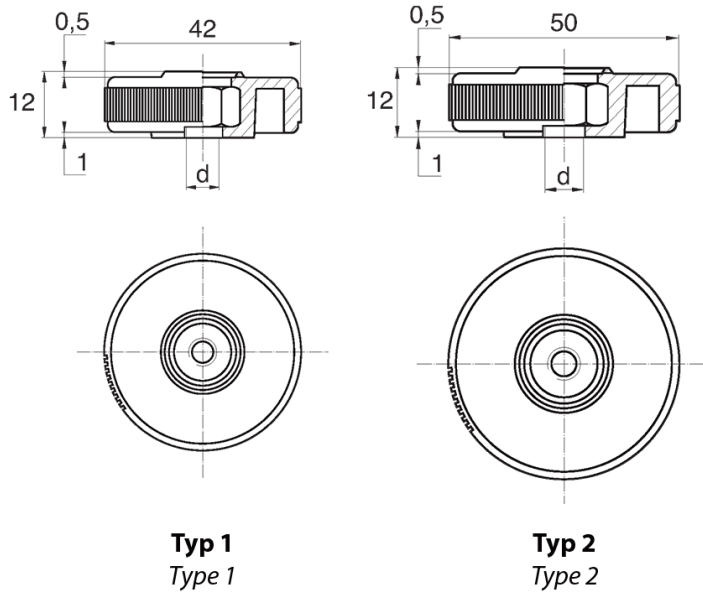

## BL-NRM196 - Knurled nuts

Details:

- **Handle material:** Nylon
- **Threaded insert material:** zinc-plated steel; stainless steel or brass available on special order
- **Handle colour:** black; other colours available on special order

Symbol	Type	Int. thread d	Standard pack
			[szt./pcs]
BL-NRM197-M6	2	M6	5000