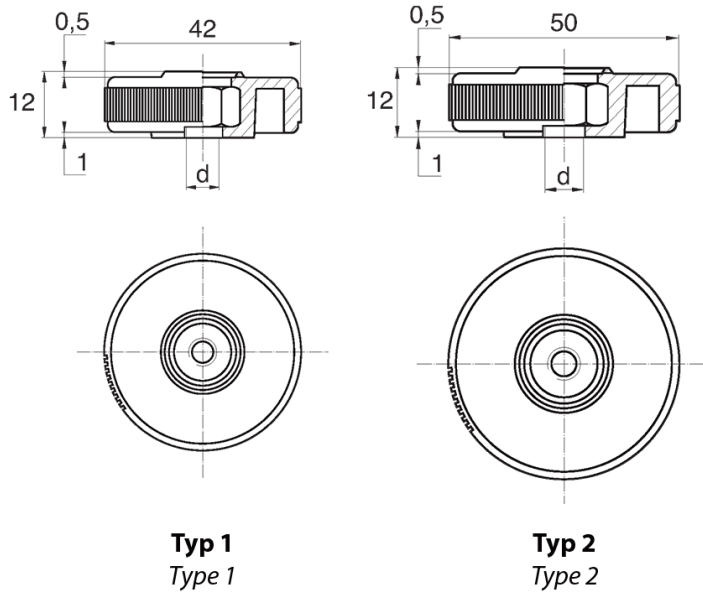

**BL-NRM196 - Knurled nuts**

Details:

- **Handle material:** Nylon
- **Threaded insert material:** zinc-plated steel; stainless steel or brass available on special order
- **Handle colour:** black; other colours available on special order

Symbol	Type	Int. thread d	Standard pack
			[szt./pcs]
BL-NRM196-M8	1	M8	2500