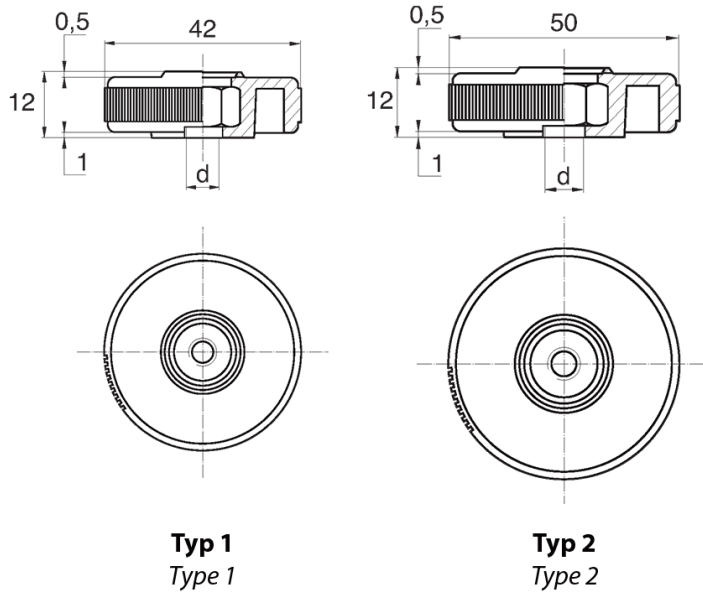

BL-NRM196 - Knurled nuts

Details:

- **Handle material:** Nylon
- **Threaded insert material:** zinc-plated steel; stainless steel or brass available on special order
- **Handle colour:** black; other colours available on special order

Symbol	Type	Int. thread d	Standard pack
			[szt./pcs]
BL-NRM196-M6	1	M6	2500