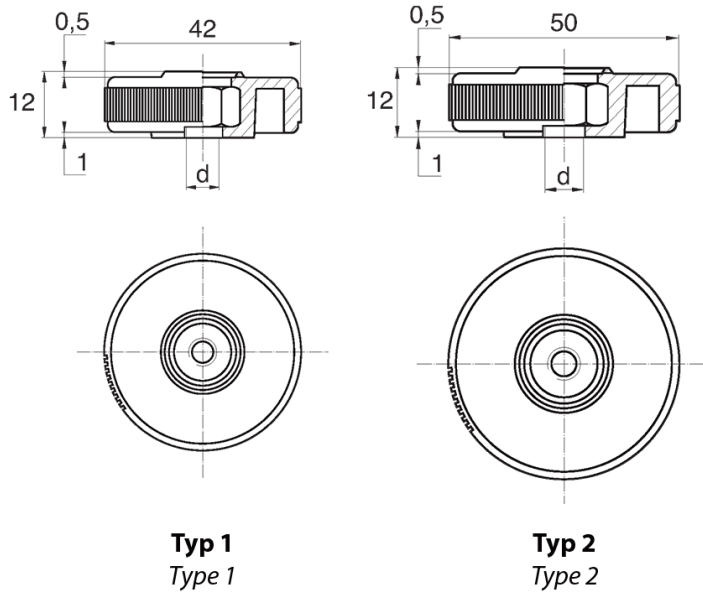

BL-NRM196 - Knurled nuts

Details:

- **Handle material:** Nylon
- **Threaded insert material:** zinc-plated steel; stainless steel or brass available on special order
- **Handle colour:** black; other colours available on special order

Symbol	Type	Int. thread d	Standard pack
			[szt./pcs]
BL-NRM196-M10	1	M10	2500