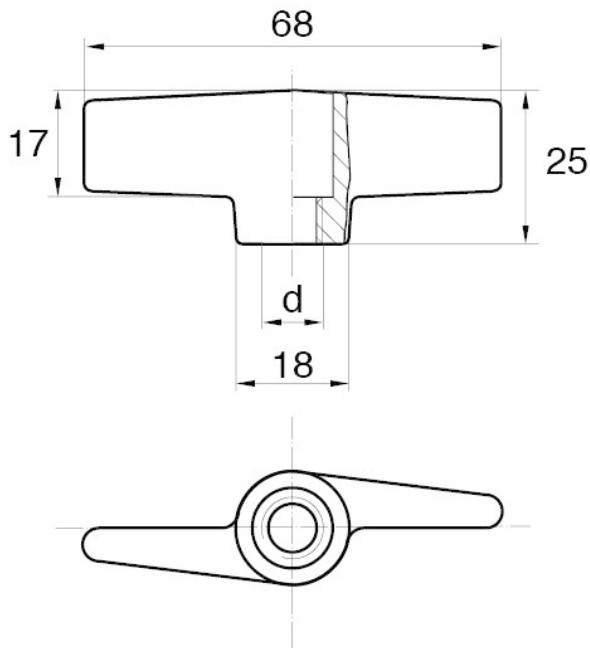

BL-NMM50 - Wing nuts

Details:

- **Handle material:** Nylon
- **Thread material:** brass; Stainless steel or brass available on special order
- **Handle colour:** black; other colours available on special order
- Standard pack: 500 pcs

Symbol	Int. thread d
BL-NMM50-M8-O	M8