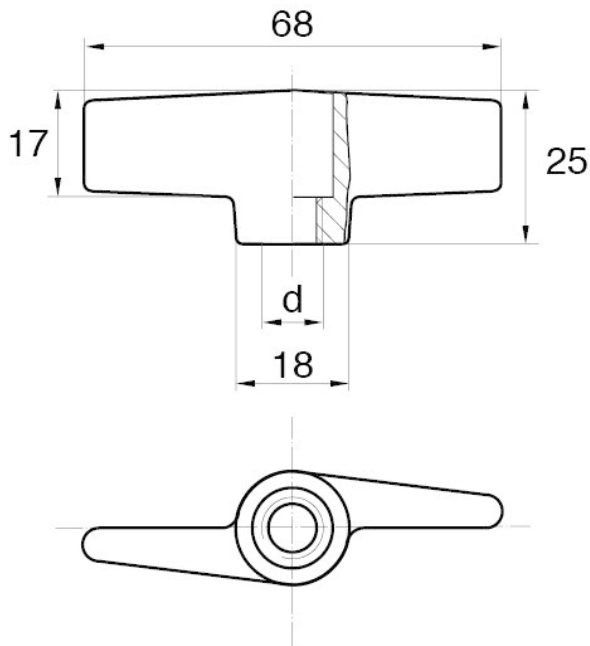

BL-NMM50 - Wing nuts

Details:

- **Handle material:** Nylon
- **Thread material:** brass; Stainless steel or brass available on special order
- **Handle colour:** black; other colours available on special order
- Standard pack: 500 pcs

Symbol	Int. thread d
BL-NMM50-M6-O	M6